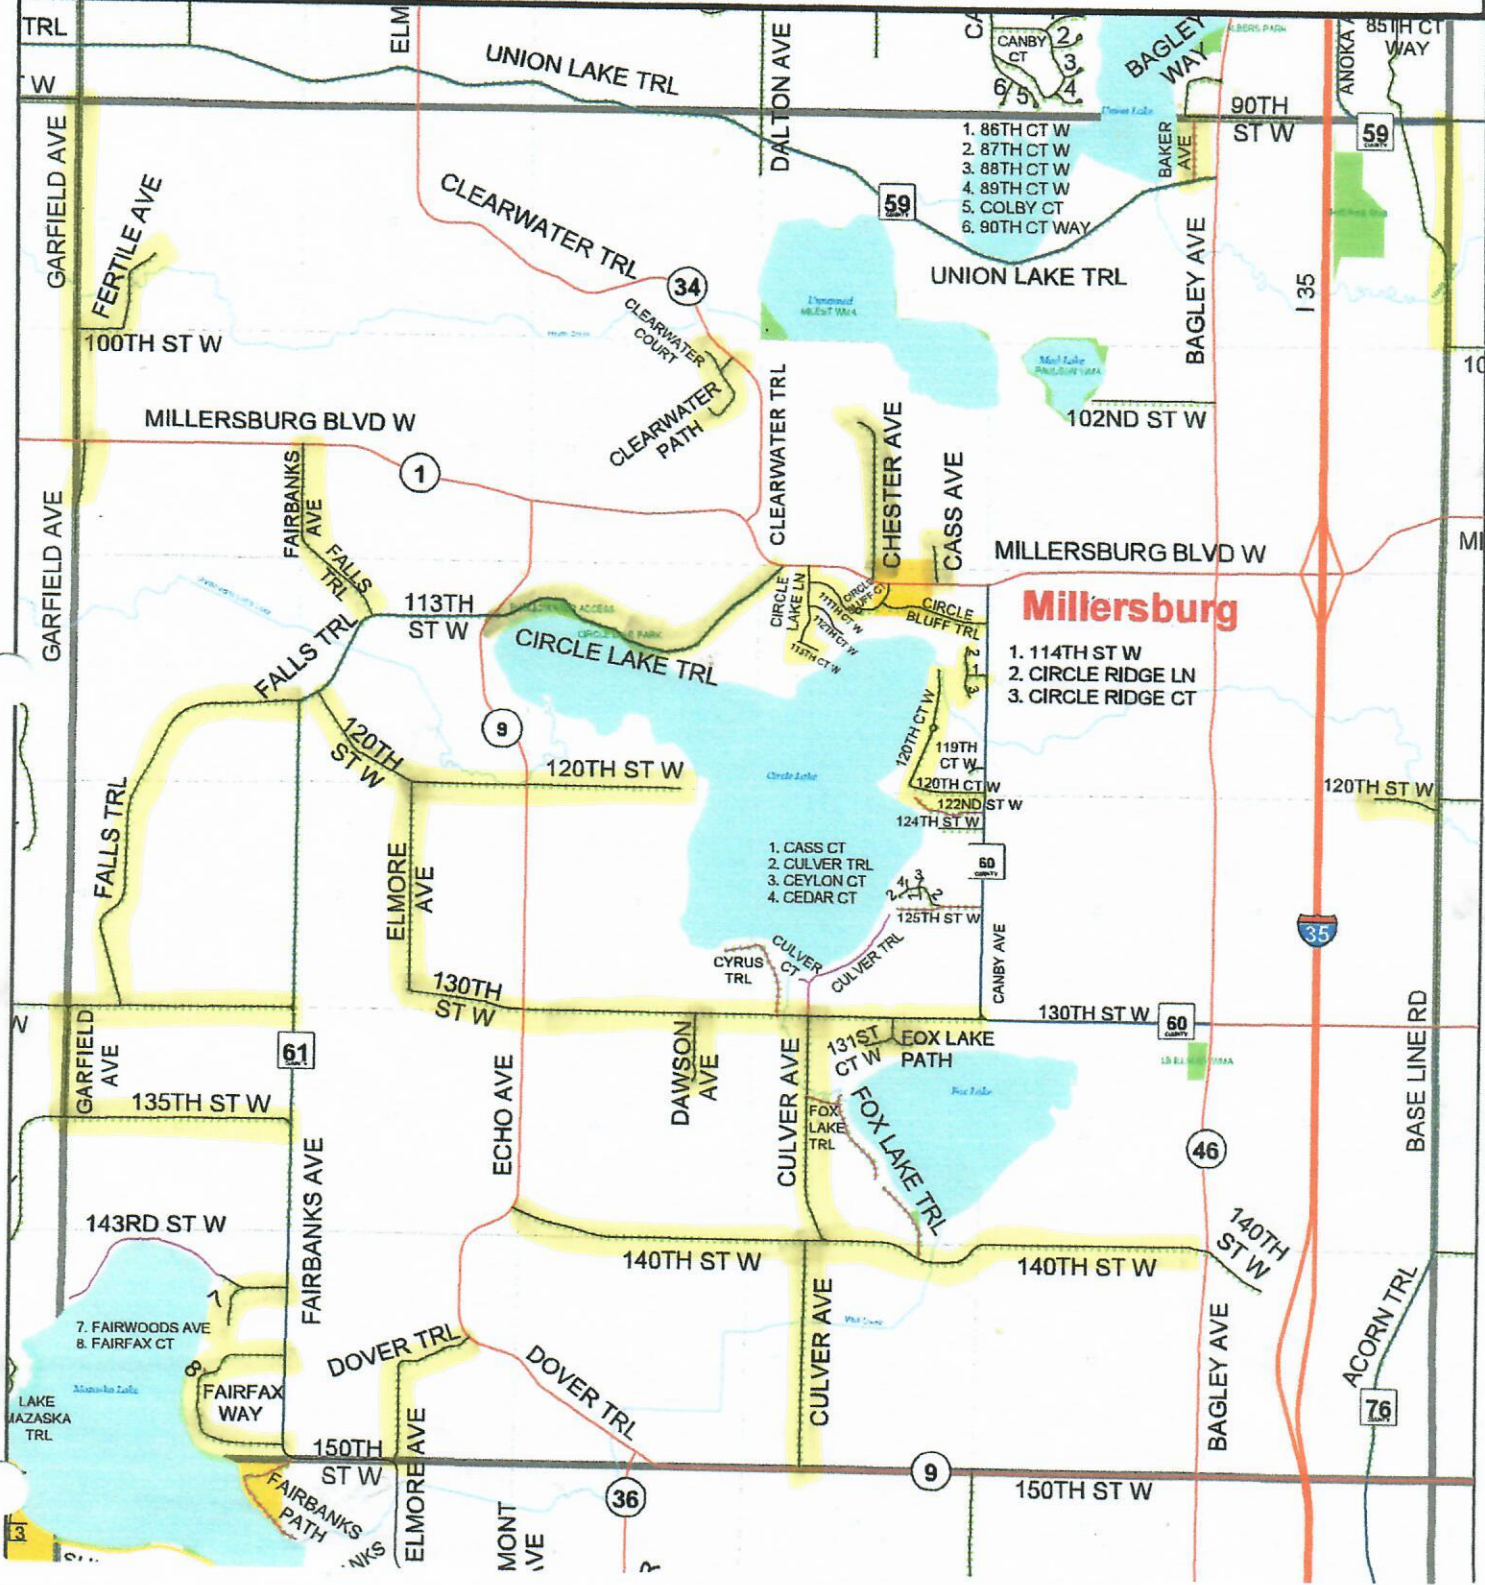

Forest Township

	COUNTY ROAD		Railroad
	COUNTY STATE AID HIGHWAY		Township
	INTERSTATE HIGHWAY		Section
	STATE HIGHWAY		City Limits
	CITY / TOWNSHIP ROAD		Lakes
	PRIVATE ROAD		Park, State Trail, Wildlife Management Area, Scientific Natural Area, Aquatic Management Area
	GRAVEL		
	River		
	Stream		

Date Printed: December, 2009
GIS by Rice County

Map features are representations of original data sources and do not replace or modify land surveys, deeds, or other legal instruments defining land ownership or use.

Millersburg

1. 114TH ST W
2. CIRCLE RIDGE LN
3. CIRCLE RIDGE CT

1. CASS CT
2. CULVER TRL
3. CEYLON CT
4. CEDAR CT

1. 86TH CT W
2. 87TH CT W
3. 88TH CT W
4. 89TH CT W
5. COLBY CT
6. 90TH CT W

7. FAIRWOODS AVE
8. FAIRFAX CT